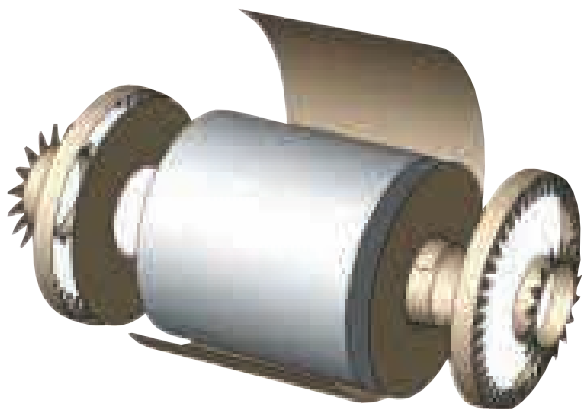

# Wrap Around

Edgeboard for round objects

- FLEXIBLE
- DURABLE
- RECYCLABLE
- CORROSION-FREE

## WHAT IS A WRAP-AROUND EDGEBOARD?

Eltete TPM edgeboard made out of carton, is a 100 % recyclable transport packaging product. It protects the edges of products with different shapes. WA-edgeboard has been designed for rolls, round tables or other round or irregular objects.

## SIZES

A mm.....	55/78
B mm .....	25-130
C mm.....	25-100
B+C mm max.....	200
D mm.....	1-3
Length.....	800-6000

Steel industry has changed their way of packaging from steel protection to carton WA-edgeboards. Carton is much easier to handle and they have found this type of packaging very suitable for their needs in many ways.

## QUALITIES

BIO

- surface: white or brown

HS (Heat-sealed)

- surface: white, brown or aluminium
- humidity proof

Available also as a heavy-duty (with reinforcement) or self-adhesive version.

All our edgeboards are 100% recyclable according to the European ReSy norms.