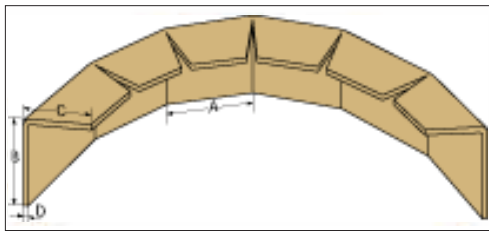

## WHAT IS A WRAP-AROUND EDGEBOARD?

Eltete TPM edgeboard made out of carton, is a 100 % recyclable transport packaging product. It protects the edges of products with different shapes. WA-edgeboard has been designed for rolls, round tables or other round or irregular objects.

## SIZES

A mm.....	55/78
B mm .....	25-130
C mm.....	25-100
B+C mm max.....	200
D mm.....	1-3
Length.....	800-6000

Steel industry has changed their way of packaging from steel protection to carton WA-edgeboards. Carton is much easier to handle and they have found this type of packaging very suitable for their needs in many ways.