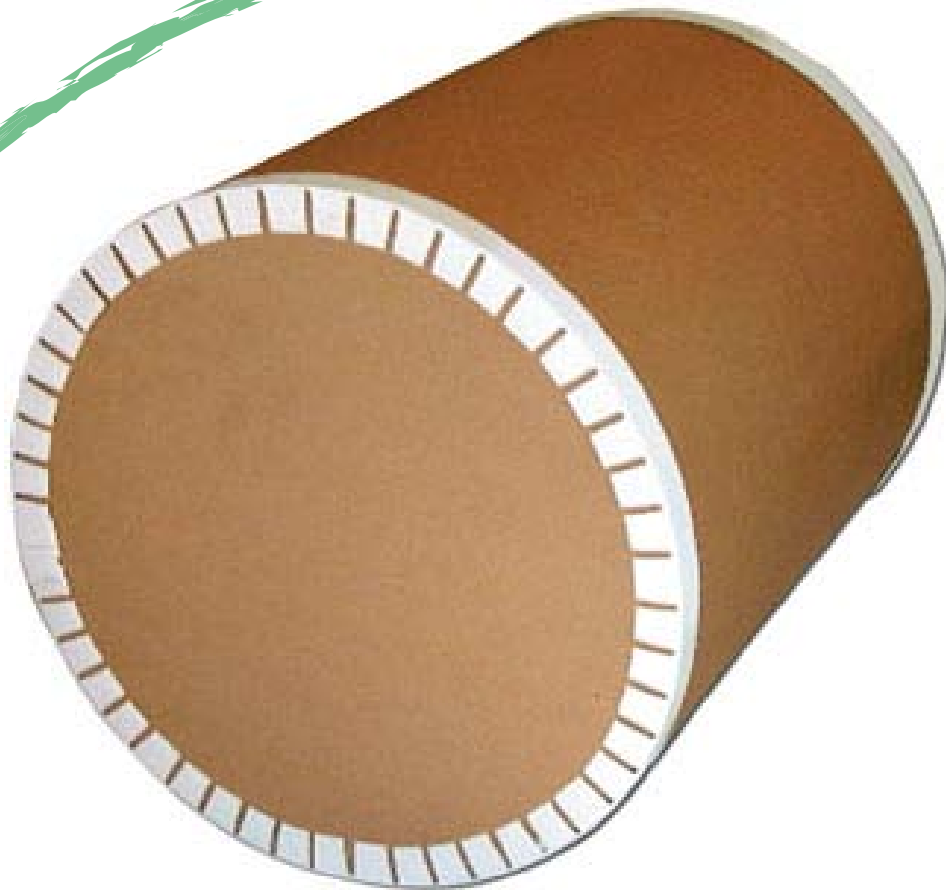

# Wrap Around

Edgeboard for round objects

- FLEXIBLE
- DURABLE
- RECYCLABLE
- CORROSION-FREE

## WHAT IS A WRAP-AROUND EDGEBOARD?

Eltete TPM edgeboard made out of carton, is a 100 % recyclable transport packaging product. It protects the edges of products with different shapes. WA-edgeboard has been designed for rolls, round tables or other round or irregular objects.

## SIZES

A mm.....	55/78
B mm .....	25-130
C mm.....	25-100
B+C mm max.....	200
D mm.....	1-3
Length.....	800-6000

Steel industry has changed their way of packaging from steel protection to carton WA-edgeboards. Carton is much easier to handle and they have found this type of packaging very suitable for their needs in many ways.

## QUALITIES

BIO

- surface: white or brown

HS (Heat-sealed)

- surface: white, brown or aluminium
- humidity proof

Available also as a heavy-duty (with reinforcement) or self-adhesive version.

All our edgeboards are 100% recyclable according to the European ReSy norms.