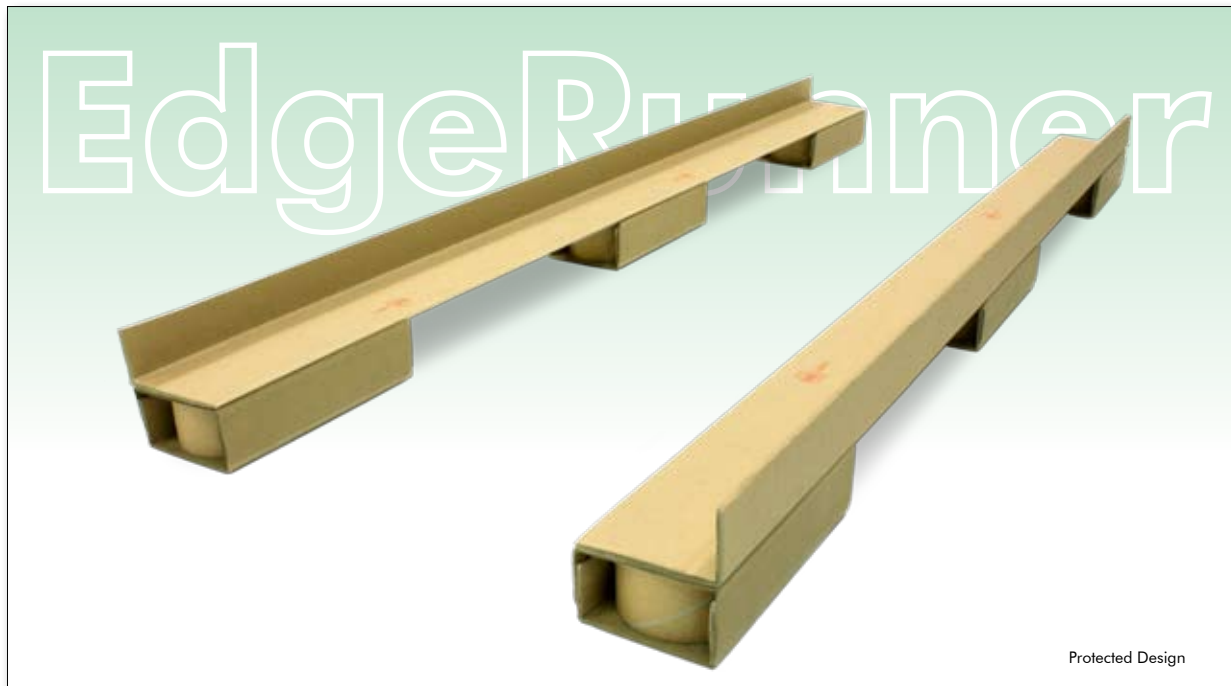

TRANSPORT PACKAGING SOLUTIONS

EdgeRunner

Tailor-made 4-way pallet

- Space optimisation
- Single-material packaging solution
- 100 % carton board
- Simple assembly
- Accepted anywhere in the world without treatment or restrictions.

Sustainable packaging is your contribution to the environment

EdgeRunner

Tailor-made 4-way pallet

Eltete EdgeRunner is a combination of **PallRun**®'s and bio-quality edgeboards.

Eltete PallRun® is made out of compact carton board (U-profiles) and stabilisation elements (cores). The U-profile is reinforced by wet-strengthened kraftliner giving high protection against humidity.

Savings in:

- Warehousing
- Material costs
- Recycling costs
- Transport costs

EdgeRunner is suitable for a variety of applications.

Use it with:

- Corrugated boxes
- Shop displays
- Other tailor-made applications