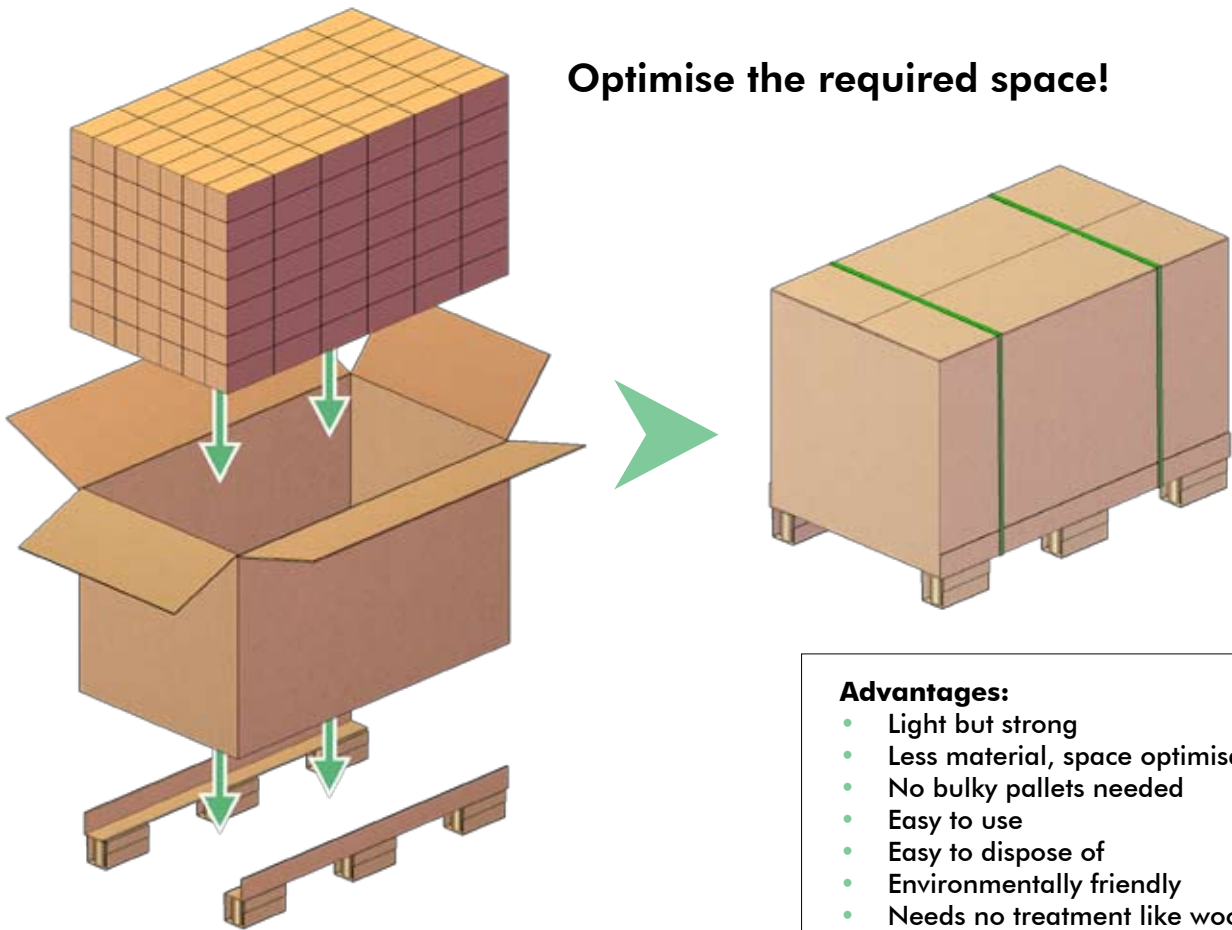

TRANSPORT PACKAGING SOLUTIONS

EdgeRunner

Tailor-made 4-way pallet

- Space optimisation
- Single-material packaging solution
- 100 % carton board
- Simple assembly
- Accepted anywhere in the world without treatment or restrictions.

Sustainable packaging is your contribution to the environment

EdgeRunner

Tailor-made 4-way pallet

Eltete EdgeRunner is a combination of **PallRun**®'s and bio-quality edgeboards.

Eltete PallRun® is made out of compact carton board (U-profiles) and stabilisation elements (cores). The U-profile is reinforced by wet-strengthened kraftliner giving high protection against humidity.

Optimise the required space!

Advantages:

- Light but strong
- Less material, space optimisation
- No bulky pallets needed
- Easy to use
- Easy to dispose of
- Environmentally friendly
- Needs no treatment like wood
- Gives good company image

Savings in:

- Warehousing
- Material costs
- Recycling costs
- Transport costs

EdgeRunner is suitable for a variety of applications.

Use it with:

- Corrugated boxes
- Shop displays
- Other tailor-made applications